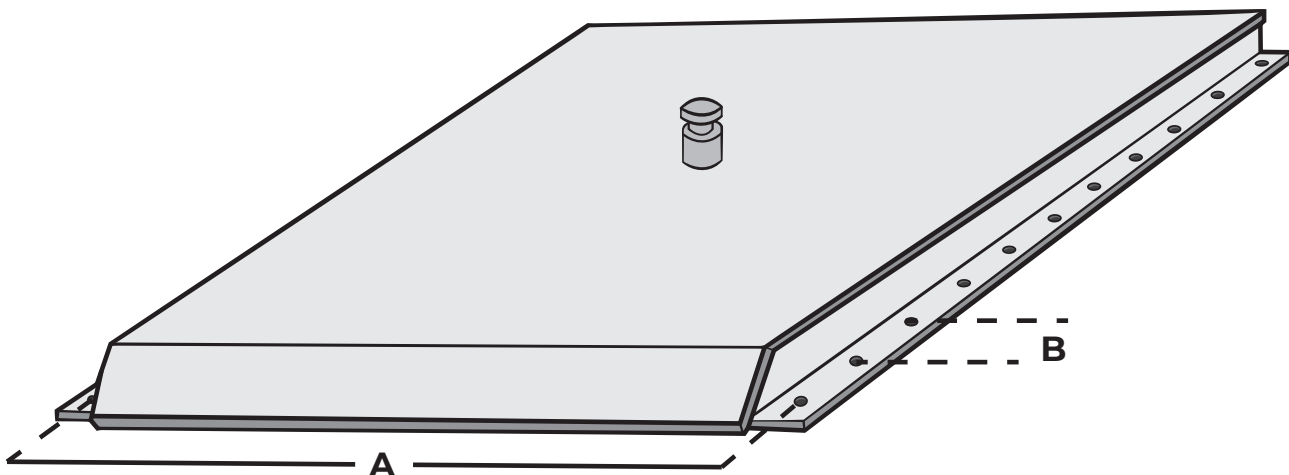

HEAVY DUTY TRAILER PARTS

Standard — 5/16" Plate

Part No.	Application	Material	A	B
DDN11077-200-SAE	WABASH	Steel	41"	4"
DDN309-40X	FRUEHAUF/LBT STYLE INSERTED	Steel	39"	3"
DDN502-18-SAE	WABASH	Steel	35"	3"
DDN507-04-SAE	WABASH	Steel	40.5"	3"
DDN507-200-SAE	MISC	Steel	41"	2"
DDN507-300-SAE	POLAR STYLE	Steel	40.625"	2"
DDN507-34-SAE	POLAR STYLE	Steel	40.5"	2"
DDN509-40-SAE	FRUEHAUF/LBT STYLE	Steel	39"	3"
DDN511-24-SAE	WABASH	Steel	42.5"	5.5"
DDN9136-0090-SAE	HEIL STYLE	Steel	40.25"	3"
DDN9136-0166	HEIL STYLE	Steel	46.25"	3"

Heavy Duty — 3/8" Plate

Part No.	Application	Material	A	B
DDN1102-59X	Acro Style	Steel	37.25"	2"
DDN1107-03-SAE	POLAR STYLE	Steel	40.625"	2"
DDN1109-40-SAE	FRUEHAUF/LBT STYLE INSERTED	Steel	39"	3"
DDN409-40X	FRUEHAUF/LBT STYLE	Steel	39"	3"
DDN9136-0176	HEIL STYLE	Steel	46.25"	3"
DDN9136-0182-SAE	HEIL STYLE	Steel	40.25"	3"

Revolver Replacement Parts

Part No.	Description
DDNDSR2-4	REVOLVER DISC AND RING W/ ATTACHING HARDWARE
DDNK3175B	.3125" PLATE REVOLVER REPLACEMENT - PIN ONLY
DDNK3775B	.375" PLATE REVOLVER REPLACEMENT - PIN ONLY
DDNDSR60035	REVOLVER DISC W/ WELD ON RETAINER - OLD STYLE
DDNDSR2-4	REVOLVER DISC W/ BOLT-ON RETAINER

Upper Couplers